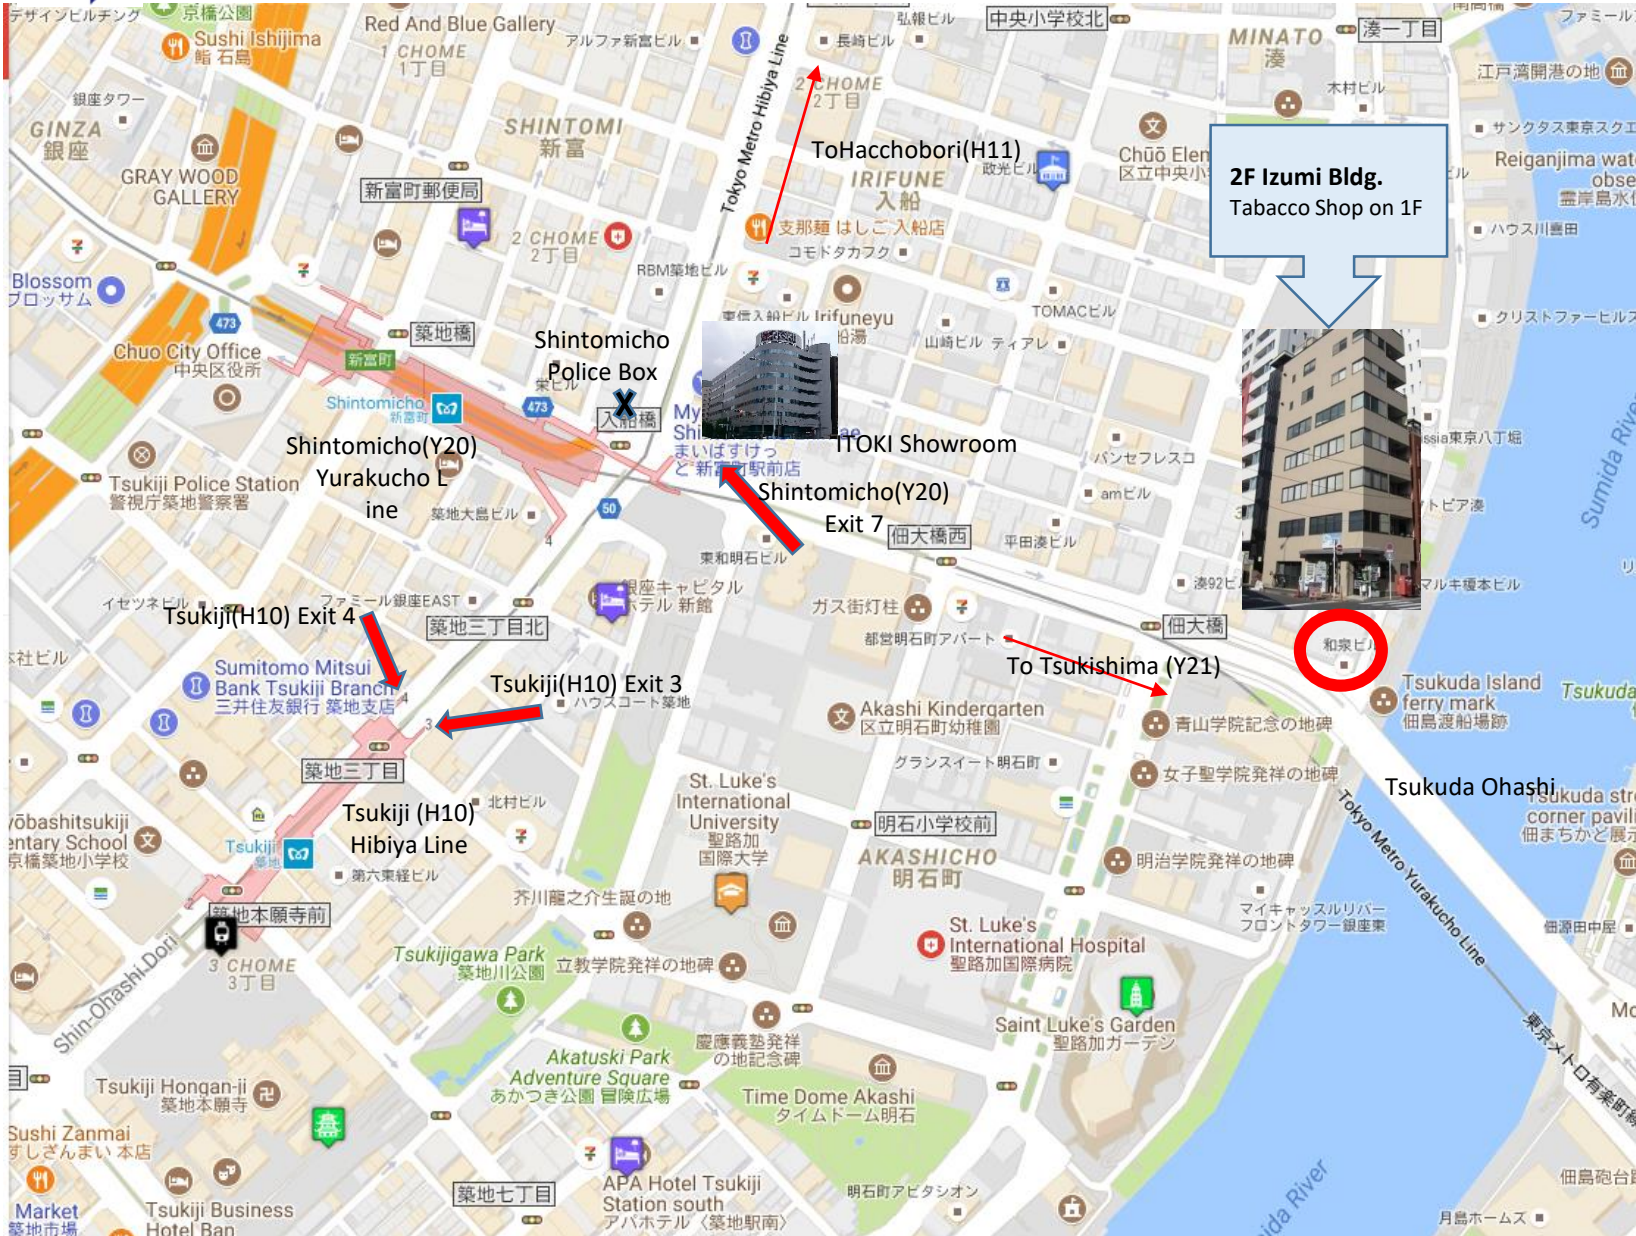

MINATO Kokusai Accounting Firm

MINATO Kokusai Accounting Firm

Address: Izumi bldg., 3-17-6 Minato, Chuo-ku, Tokyo, 104-0043, Japan

Tel: +81-3-6280-5130

Nearest Station:

- 5 minutes walk from Tokyo Metro Yurakucho line, **Shintomicho** Station (Y20)
- 7 minutes walk from Tokyo Metro Hibiya Line, **Tsukiji** Station (H10) of

●Coming from Shintomicho(Y20):

Take "exit 7" to go out on the street. Walk straight ahead toward Tsukuda Ohashi (a bridge over Sumida river) for about 400 meters. Walk straight until the end of the street, where you see a Tabacco shop on your left. The office is on 2nd floor of the Tabacco shop. (In front of the Tsukuda Island Ferry Mark)

●Coming from Tsukiji(H10):

Take "Exit 3 or 4" to go out on the street. Walk straight ahead on Shin Ohashi Dori toward Hacchobori. Make right turn on Shintomicho Intersection (where you find police box and ITOKI Showroom). Walk straight toward Tsukuda Ohashi (a bridge over Sumida river) for about 400 meters. Walk straight until the end of the street, where you see a Tabacco shop on your left. The office is on 2nd floor of the Tabacco shop. (In front of the Tsukuda Island Ferry Mark)